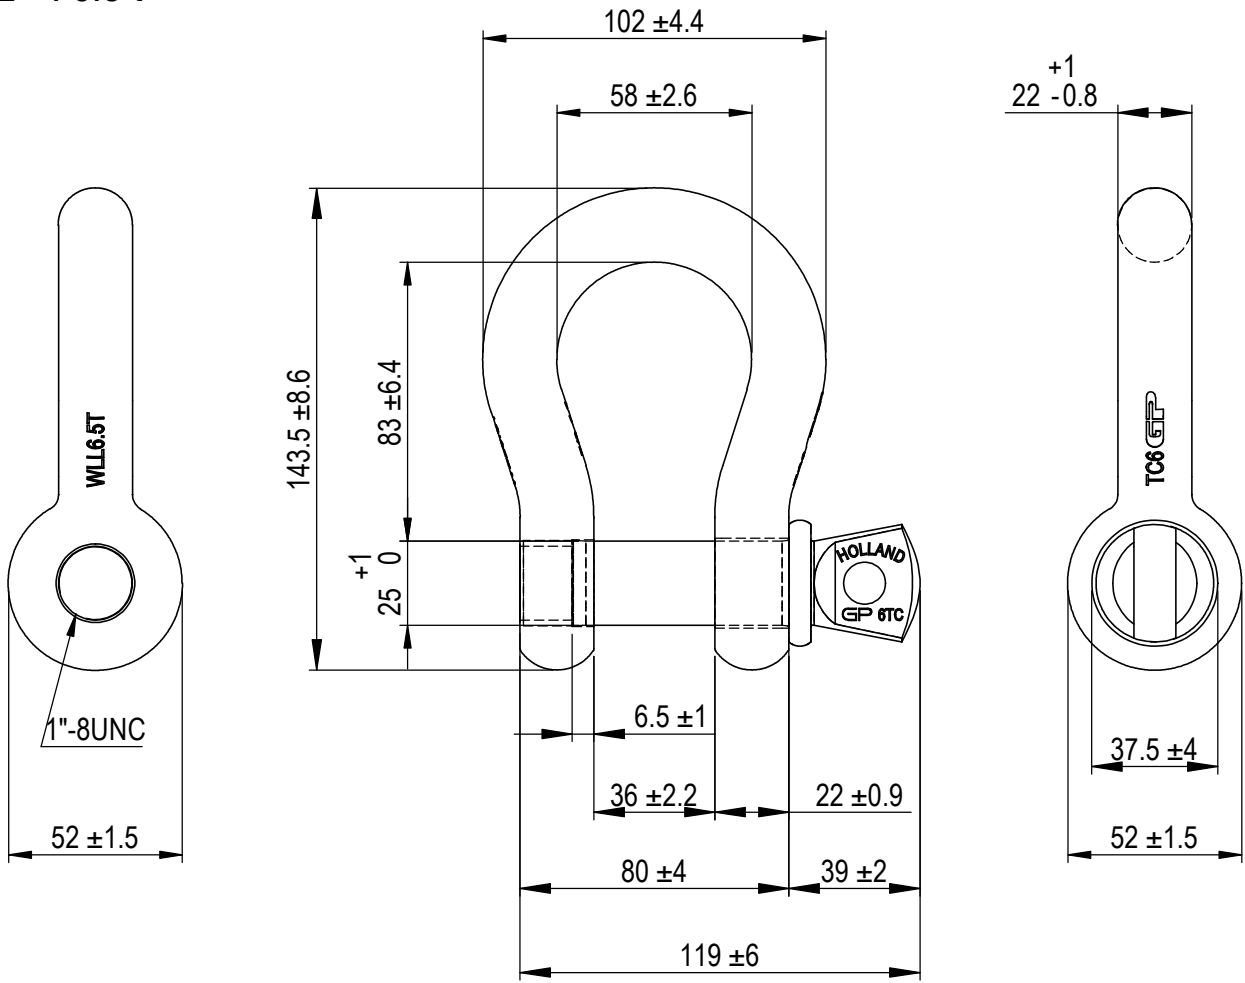

Green Pin® Theatre Shackle SC  
 Group : G-4161T  
 Part : GPBHBB22  
 WLL : 6.5 t

We reserve the right to make amendments on specifications in this drawing without prior notification.

Rev.	Description	Date	Drawn
0	First Issue	2024/10/30	DL

**Green Pin®**  
 P.O. Box 57, 3360 AB Sliedrecht (The Netherlands)  
 Industrieweg 6, 3361 HJ Sliedrecht  
 Tel. +31(0)184-413300 www.greenpin.com

Title <b>Green Pin® Theatre Shackle SC</b>		Remark G-4161T GPBHBB22		Format <b>A4</b>	
Matte black bow shackle with screw collar pin				Scale <b>1:2.25</b>	
				Drawing number <b>5268</b>	Rev. <b>O</b>