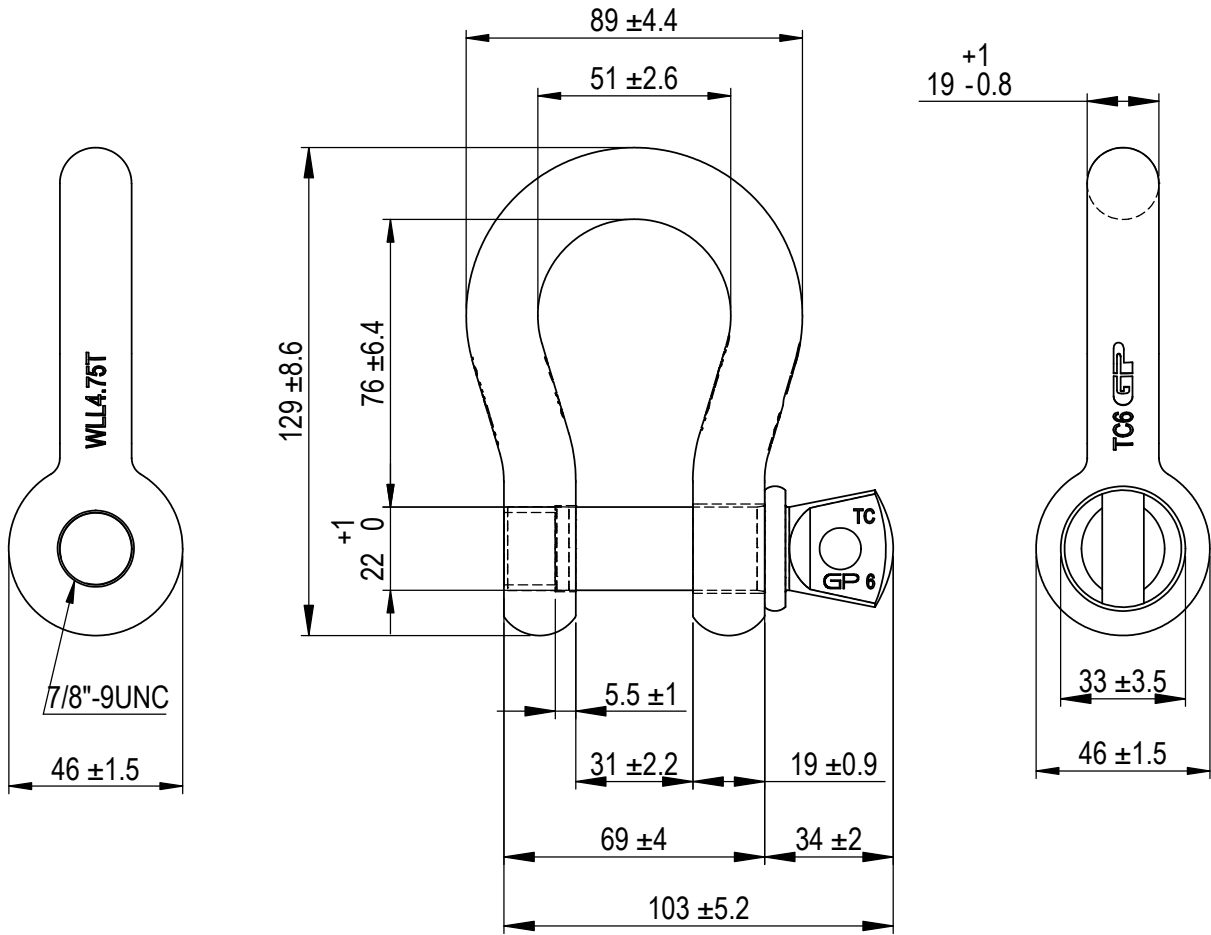

Green Pin® Theatre Shackle SC  
 Group : G-4161T  
 Part : GPBHBB19  
 WLL : 4.75 t

We reserve the right to make amendments on specifications in this drawing without prior notification.

Rev.	Description	Date	Drawn
0	First Issue	2024/10/30	DL

P.O. Box 57, 3360 AB Sliedrecht (The Netherlands)  
 Industrieweg 6, 3361 HJ Sliedrecht  
 Tel. +31(0)184-413300 www.greenpin.com

Format	A4	
Scale	1:2	
Drawing number	5267	Rev.
		O

Title **Green Pin® Theatre Shackle SC**  
 Matte black bow shackle with screw collar pin