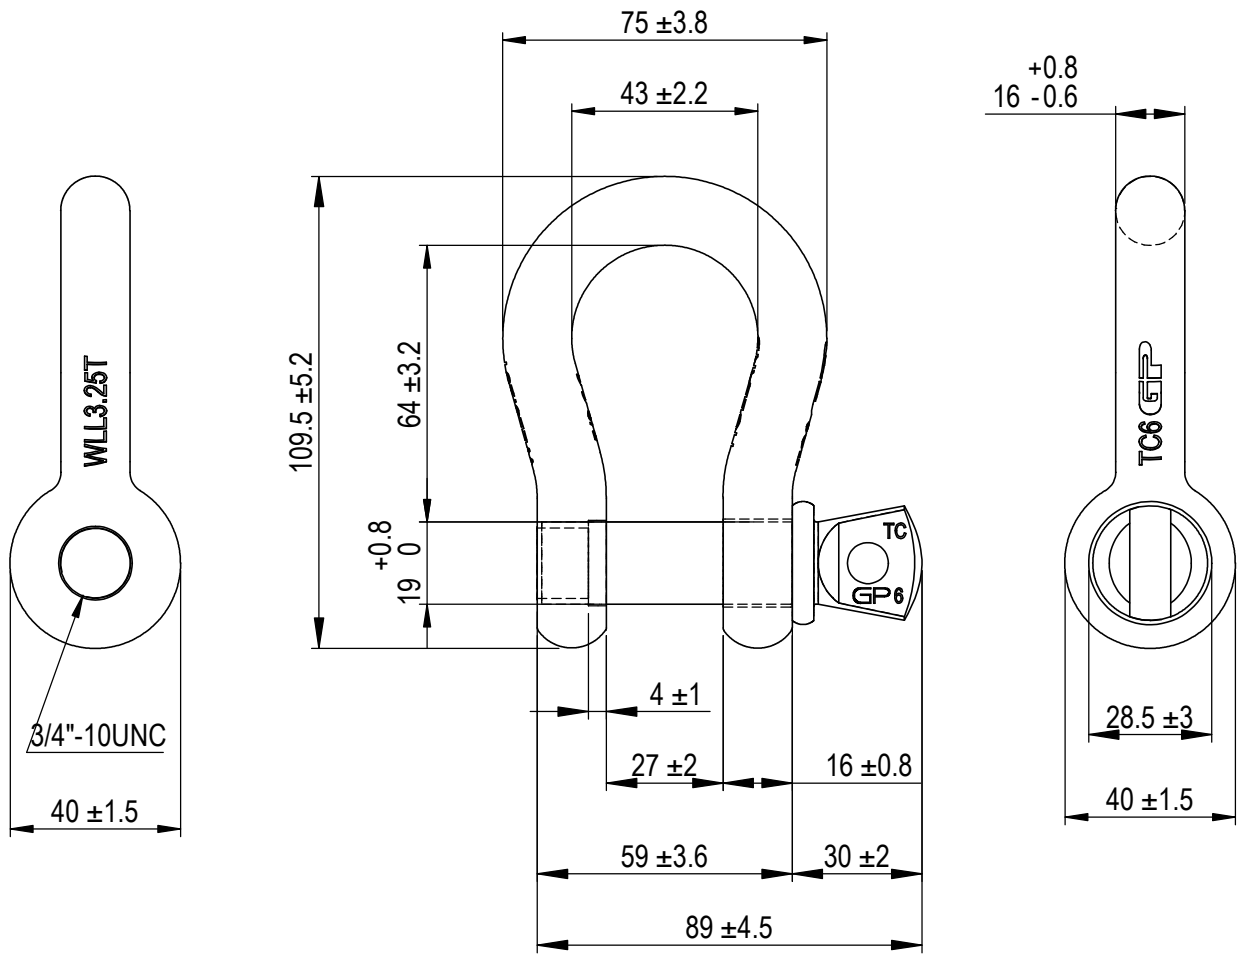

Green Pin® Theatre Shackle SC
 Group : G-4161T
 Part : GPBHBB16
 WLL : 3.25 t

We reserve the right to make amendments on specifications in this drawing without prior notification.

Rev.	Description	Date	Drawn
0	First Issue	2024/10/30	DL

Green Pin®
 P.O. Box 57, 3360 AB Sliedrecht (The Netherlands)
 Industrieweg 6, 3361 HJ Sliedrecht
 Tel. +31(0)184-413300 www.greenpin.com

Title Green Pin® Theatre Shackle SC		Remark G-4161T GPBHBB16		Format A4	 
Matte black bow shackle with screw collar pin				Scale 1:1.75	
				Drawing number 5266	Rev. O