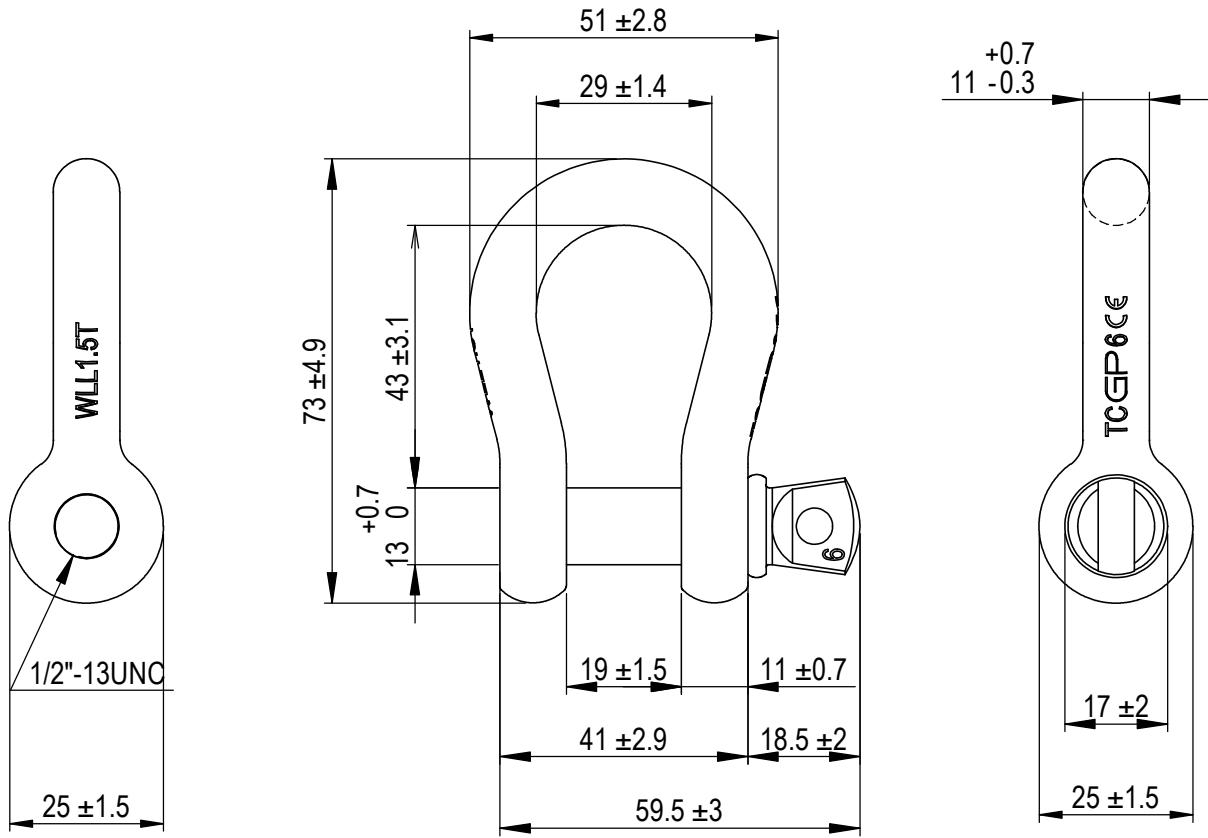

Green Pin® Theatre Shackle SC
 Group : G-4161T
 Part : GPBHBB11
 WLL : 1.5 t

We reserve the right to make amendments on specifications in this drawing without prior notification.

Rev.	Description	Date	Drawn
0	First Issue	2024/10/30	DL

P.O. Box 57, 3360 AB Sliedrecht (The Netherlands)
 Industrieweg 6, 3361 HJ Sliedrecht
 Tel. +31(0)184-413300 www.greenpin.com

Format	A4	
Scale	1:1.25	
Drawing number		Rev.
5264		O

Title **Green Pin® Theatre Shackle SC**
 Matte black bow shackle with screw collar pin