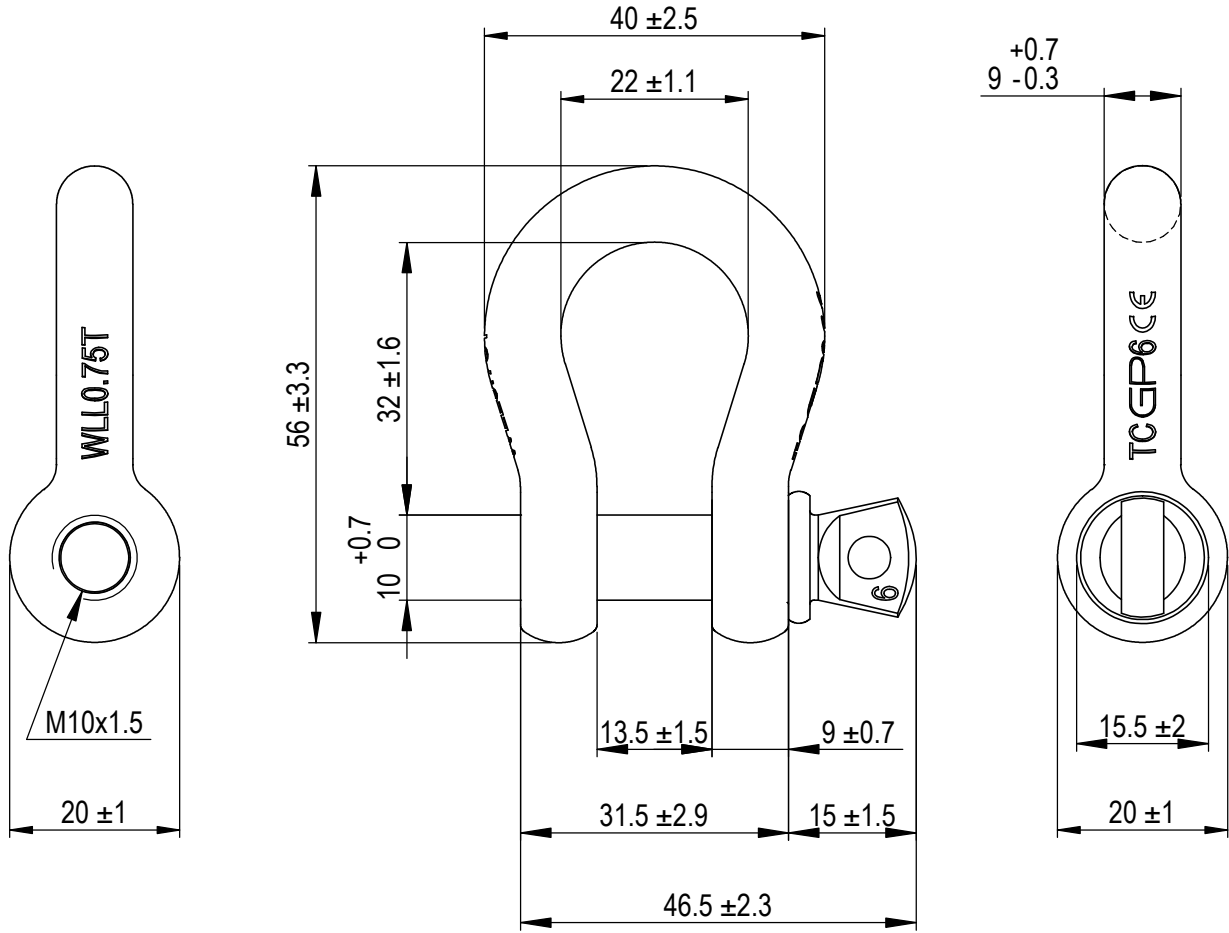

Green Pin® Theatre Shackle SC
 Group : G-4161T
 Part : GPBHBB08
 WLL : 0.75 t

We reserve the right to make amendments on specifications in this drawing without prior notification.

Rev.	Description	Date	Drawn
0	First Issue	2024/10/30	DL

Green Pin®
 P.O. Box 57, 3360 AB Sliedrecht (The Netherlands)
 Industrieweg 6, 3361 HJ Sliedrecht
 Tel. +31(0)184-413300 www.greenpin.com

Title Green Pin® Theatre Shackle SC		Remark G-4161T GPBHBB08		Format A4	
Matte black bow shackle with screw collar pin				Scale 1.125:1	
				Drawing number 5262	Rev. 0